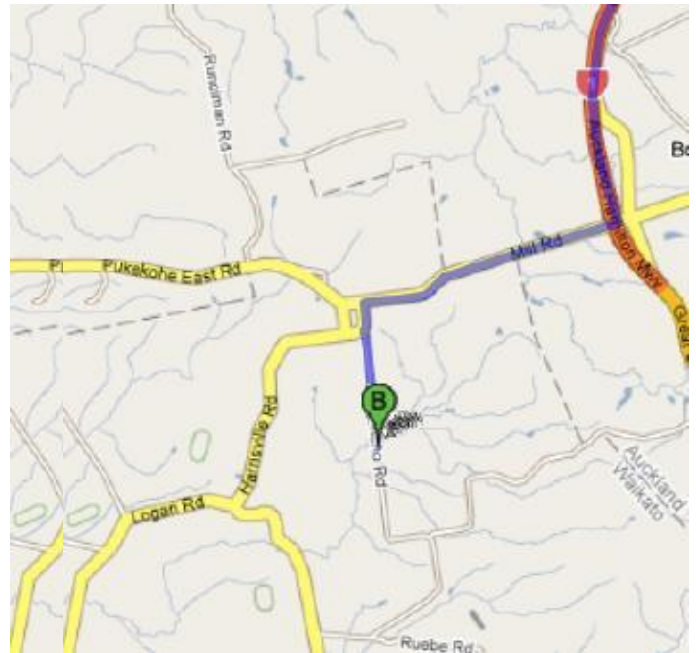

### BALDICK RESIDENCE

Directions from Auckland City on Auckland Hamilton Motorway South take Drury off-ramp (From Hamilton/Tauranga take Ramarama off-ramp)

- 5. Take the exit toward Great South Rd  
go 0.4 km  
total 35.2 km
  - 6. Turn right at Great South Rd  
About 3 mins  
go 0.8 km  
total 35.9 km
  - 7. Turn left to stay on Great South Rd  
About 2 mins  
go 2.1 km  
total 38.0 km
- 1212 Great South Rd, Drury, 2578

### HATCH – JOY PLANTS

From Baldick's go South to Ramarama on-ramp to Motorway and continue South to next off-ramp (Mill Road/Pukekohe East)

- 5. Take the exit toward Mill Rd  
go 0.4 km  
total 45.6 km
  - 6. Turn right at Mill Rd  
About 3 mins  
go 2.3 km  
total 47.9 km
  - 7. Turn left at Harrisville Rd  
go 0.2 km  
total 48.1 km
  - 8. Continue on Jericho Rd  
About 3 mins  
go 1.0 km  
total 49.1 km
- 78 Jericho Rd, Pokeno (hn), 2677

Overall map – Joy Plants (Hatch) and Ian Baldick