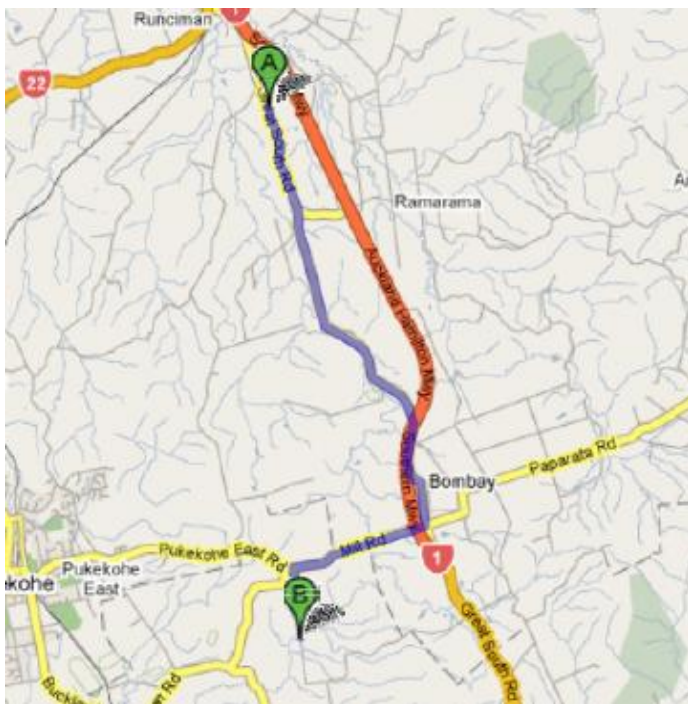

### BALDICK RESIDENCE

Directions from Auckland City on Auckland Hamilton Motorway South take Drury off-ramp (From Hamilton/Tauranga take Ramarama off-ramp)

- 5. Take the exit toward Great South Rd  
go 0.4 km  
total 35.2 km
  - 6. Turn right at Great South Rd  
About 3 mins  
go 0.8 km  
total 35.9 km
  - 7. Turn left to stay on Great South Rd  
About 2 mins  
go 2.1 km  
total 38.0 km
- 1212 Great South Rd, Drury, 2578

### HATCH – JOY PLANTS

From Baldick's go South to Ramarama on-ramp to Motorway and continue South to next off-ramp (Mill Road/Pukekohe East)

- 5. Take the exit toward Mill Rd  
go 0.4 km  
total 45.6 km
  - 6. Turn right at Mill Rd  
About 3 mins  
go 2.3 km  
total 47.9 km
  - 7. Turn left at Harrisville Rd  
go 0.2 km  
total 48.1 km
  - 8. Continue on Jericho Rd  
About 3 mins  
go 1.0 km  
total 49.1 km
- 78 Jericho Rd, Pokeno (hn), 2677

Overall map – Joy Plants (Hatch) and Ian Baldick