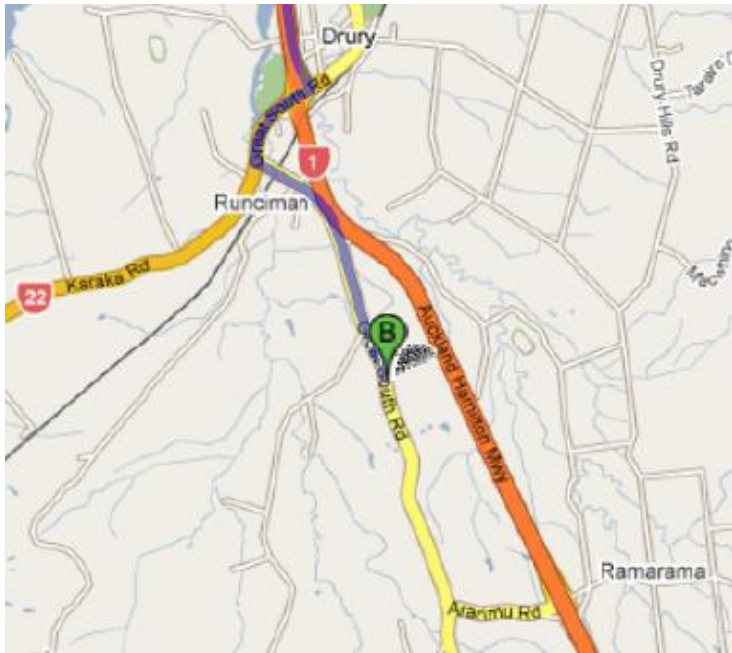

### BALDICK RESIDENCE

Directions from Auckland City on Auckland Hamilton Motorway South take Drury off-ramp (From Hamilton/Tauranga take Ramarama off-ramp)

- 5. Take the exit toward Great South Rd  
go 0.4 km  
total 35.2 km
  - 6. Turn right at Great South Rd  
About 3 mins  
go 0.8 km  
total 35.9 km
  - 7. Turn left to stay on Great South Rd  
About 2 mins  
go 2.1 km  
total 38.0 km
- 1212 Great South Rd, Drury, 2578

### HATCH – JOY PLANTS

From Baldick's go South to Ramarama on-ramp to Motorway and continue South to next off-ramp (Mill Road/Pukekohe East)

- 5. Take the exit toward Mill Rd  
go 0.4 km  
total 45.6 km
  - 6. Turn right at Mill Rd  
About 3 mins  
go 2.3 km  
total 47.9 km
  - 7. Turn left at Harrisville Rd  
go 0.2 km  
total 48.1 km
  - 8. Continue on Jericho Rd  
About 3 mins  
go 1.0 km  
total 49.1 km
- 78 Jericho Rd, Pokeno (hn), 2677

Overall map – Joy Plants (Hatch) and Ian Baldick